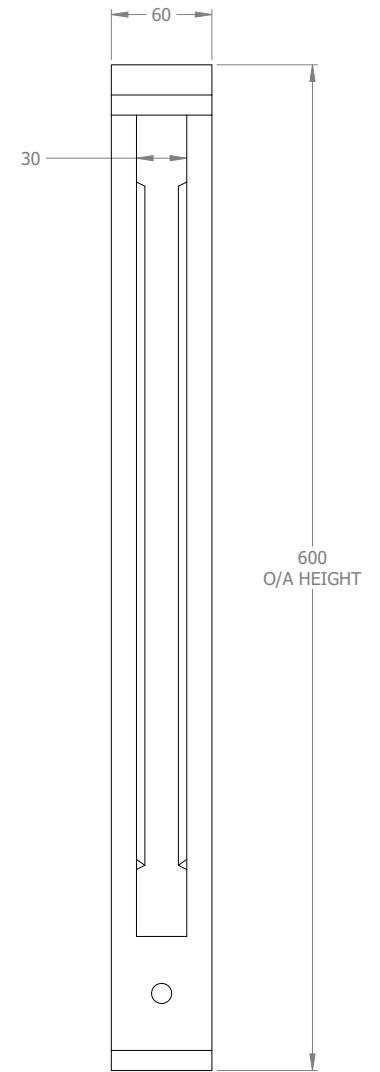

SIDE ELEVATION (1:3)

FRONT ELEVATION (1:3)

**KEDEL**  
The Best British  
Recycled Plastic  
Products for  
Building and  
Construction

OLD TRANSCO DEPOT		
OSWALD STREET, BURNLEY		
BB12 0BY		
	NAME	DATE
DRAWN	LW	19/01/2017
TECHNICAL APPROVAL	DW	19/01/2017
PRODUCTION APPROVAL	KW	19/01/2017

<b>Kedel Limited</b>	
TITLE: Gallows Bracket	
600 x 60 x 30mm	
Colour: White	
Material: Plastic Wood	
KD-DR-GAL005.A	REV. A

SIDE ELEVATION (1:3)

FRONT ELEVATION (1:3)

<b>KEDEL</b> The Best British Recycled Plastic Products for Building and Construction	<b>OLD TRANSCO DEPOT</b> OSWALD STREET, BURNLEY		<b>Kedel Limited</b>	
	BB12 0BY		TITLE: Gallows Bracket 550 x 60 x 30mm	
	DRAWN	NAME <b>LW</b>	DATE 19/01/2017	Colour: White
	TECHNICAL APPROVAL	NAME <b>DW</b>	DATE 19/01/2017	Material: Plastic Wood
PRODUCTION APPROVAL	NAME <b>KW</b>	DATE 19/01/2017	KD-DR-GAL004.A	REV. A

SIDE ELEVATION (1:2.5)

FRONT ELEVATION (1:2.5)

**KEDEL**  
The Best British  
Recycled Plastic  
Products for  
Building and  
Construction

OLD TRANSCO DEPOT		
OSWALD STREET, BURNLEY		
BB12 0BY		
	NAME	DATE
DRAWN	LW	19/01/2017
TECHNICAL APPROVAL	DW	19/01/2017
PRODUCTION APPROVAL	KW	19/01/2017

<b>Kedel Limited</b>	
TITLE: Gallows Bracket	
500 x 60 x 30mm	
Colour: White	
Material: Plastic Wood	
KD-DR-GAL003.A	REV. A