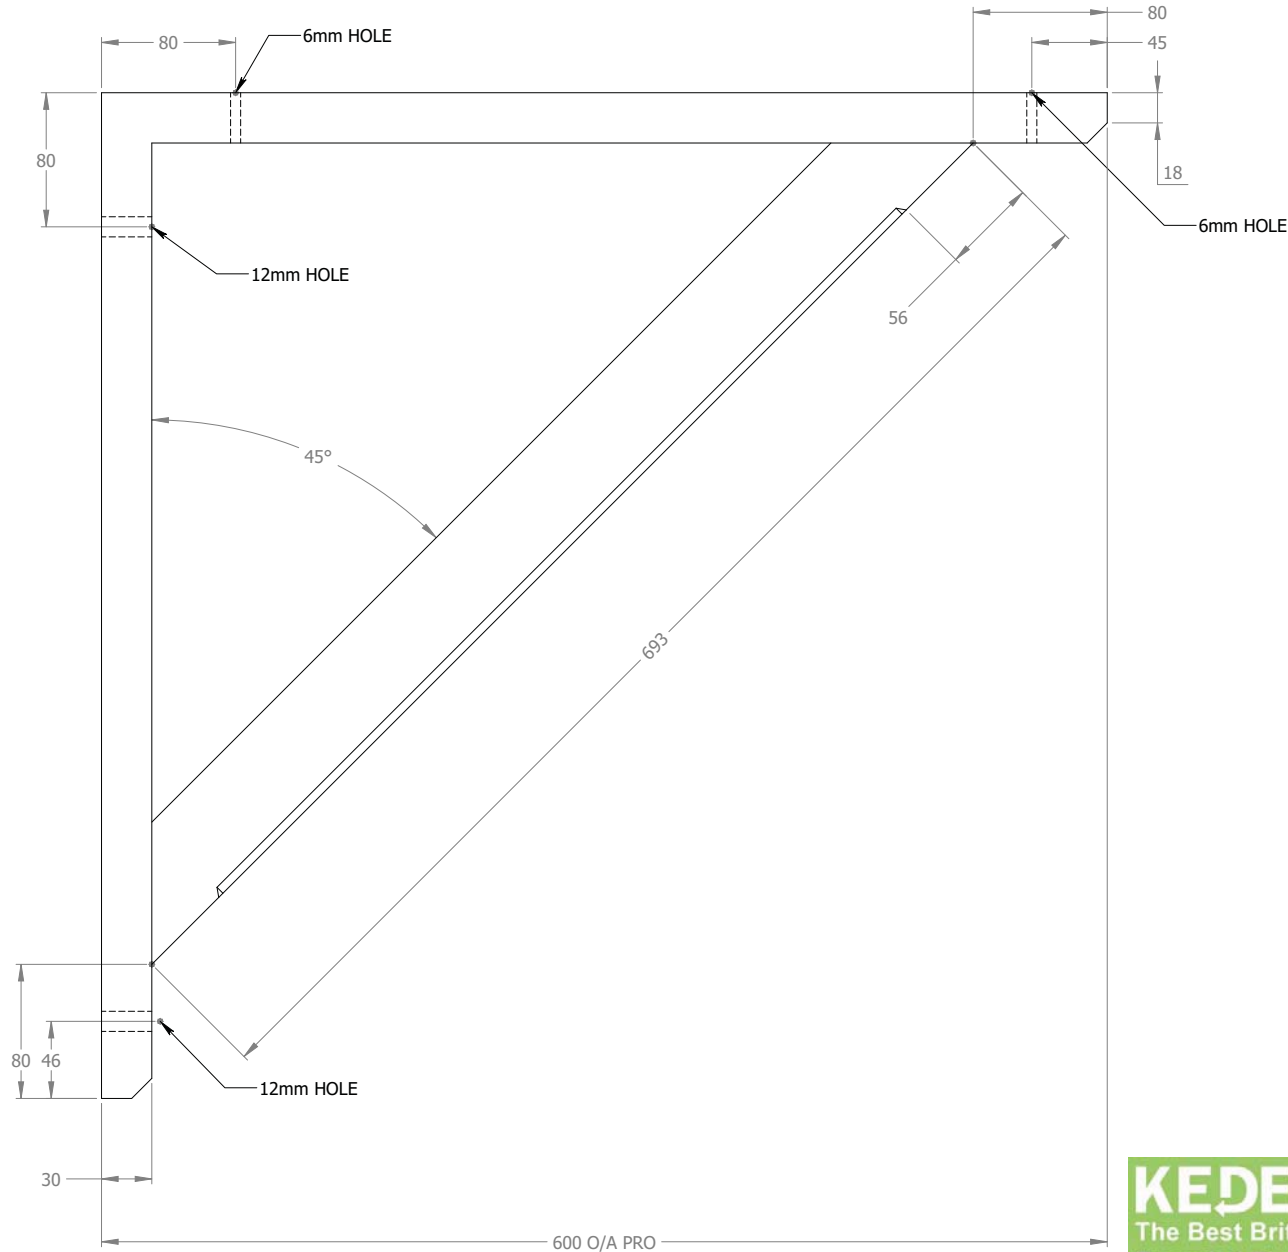

SIDE ELEVATION (1:3)

FRONT ELEVATION (1:3)

**KEDEL**  
The Best British  
Recycled Plastic  
Products for  
Building and  
Construction

OLD TRANSCO DEPOT		
OSWALD STREET, BURNLEY		
BB12 0BY		
	NAME	DATE
DRAWN	LW	19/01/2017
TECHNICAL APPROVAL	DW	19/01/2017
PRODUCTION APPROVAL	KW	19/01/2017

<b>Kedel Limited</b>	
TITLE: Gallows Bracket	
600 x 60 x 30mm	
Colour: White	
Material: Plastic Wood	
KD-DR-GAL005.A	REV. A

SIDE ELEVATION (1:3)

FRONT ELEVATION (1:3)

<b>KEDEL</b> The Best British Recycled Plastic Products for Building and Construction	<b>OLD TRANSCO DEPOT</b> OSWALD STREET, BURNLEY		<b>Kedel Limited</b>	
	BB12 0BY		TITLE: Gallows Bracket 550 x 60 x 30mm	
	DRAWN	NAME <b>LW</b>	DATE 19/01/2017	Colour: White
	TECHNICAL APPROVAL	NAME <b>DW</b>	DATE 19/01/2017	Material: Plastic Wood
PRODUCTION APPROVAL	NAME <b>KW</b>	DATE 19/01/2017	KD-DR-GAL004.A	REV. A

SIDE ELEVATION (1:2.5)

FRONT ELEVATION (1:2.5)

**KEDEL**  
The Best British  
Recycled Plastic  
Products for  
Building and  
Construction

OLD TRANSCO DEPOT		
OSWALD STREET, BURNLEY		
BB12 0BY		
	NAME	DATE
DRAWN	LW	19/01/2017
TECHNICAL APPROVAL	DW	19/01/2017
PRODUCTION APPROVAL	KW	19/01/2017

<b>Kedel Limited</b>	
TITLE: Gallows Bracket	
500 x 60 x 30mm	
Colour: White	
Material: Plastic Wood	
KD-DR-GAL003.A	REV. A