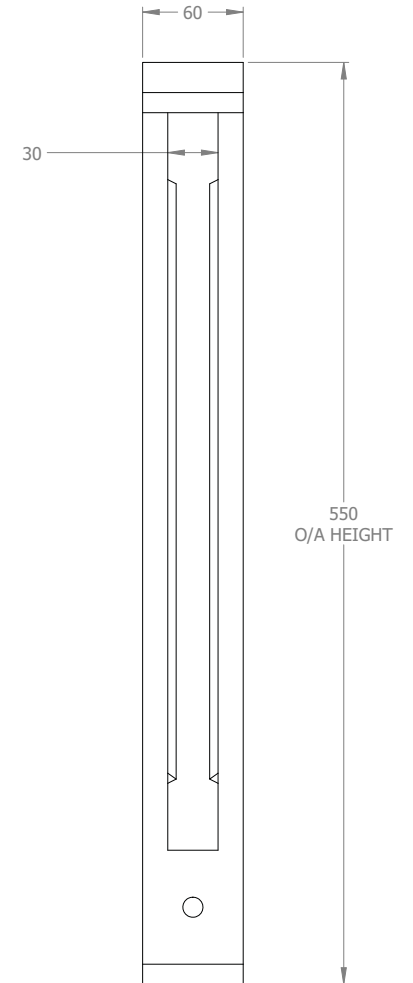

SIDE ELEVATION (1:3)

FRONT ELEVATION (1:3)

**KEDEL**  
The Best British  
Recycled Plastic  
Products for  
Building and  
Construction

OLD TRANSCO DEPOT		
OSWALD STREET, BURNLEY		
BB12 0BY		
	NAME	DATE
DRAWN	LW	19/01/2017
TECHNICAL APPROVAL	DW	19/01/2017
PRODUCTION APPROVAL	KW	19/01/2017

<b>Kedel Limited</b>	
TITLE: Gallows Bracket	
600 x 60 x 30mm	
Colour: White	
Material: Plastic Wood	
KD-DR-GAL005.A	REV. A

SIDE ELEVATION (1:3)

FRONT ELEVATION (1:3)

<b>KEDEL</b> The Best British Recycled Plastic Products for Building and Construction	<b>OLD TRANSCO DEPOT</b> OSWALD STREET, BURNLEY		<b>Kedel Limited</b>	
	BB12 0BY		TITLE: Gallows Bracket 550 x 60 x 30mm	
	DRAWN	NAME <b>LW</b>	DATE 19/01/2017	Colour: White
	TECHNICAL APPROVAL	NAME <b>DW</b>	DATE 19/01/2017	Material: Plastic Wood
PRODUCTION APPROVAL	NAME <b>KW</b>	DATE 19/01/2017	KD-DR-GAL004.A	REV. A

SIDE ELEVATION (1:2.5)

FRONT ELEVATION (1:2.5)

**KEDEL**  
The Best British  
Recycled Plastic  
Products for  
Building and  
Construction

OLD TRANSCO DEPOT		
OSWALD STREET, BURNLEY		
BB12 0BY		
	NAME	DATE
DRAWN	LW	19/01/2017
TECHNICAL APPROVAL	DW	19/01/2017
PRODUCTION APPROVAL	KW	19/01/2017

<b>Kedel Limited</b>	
TITLE: Gallows Bracket	
500 x 60 x 30mm	
Colour: White	
Material: Plastic Wood	
KD-DR-GAL003.A	REV. A