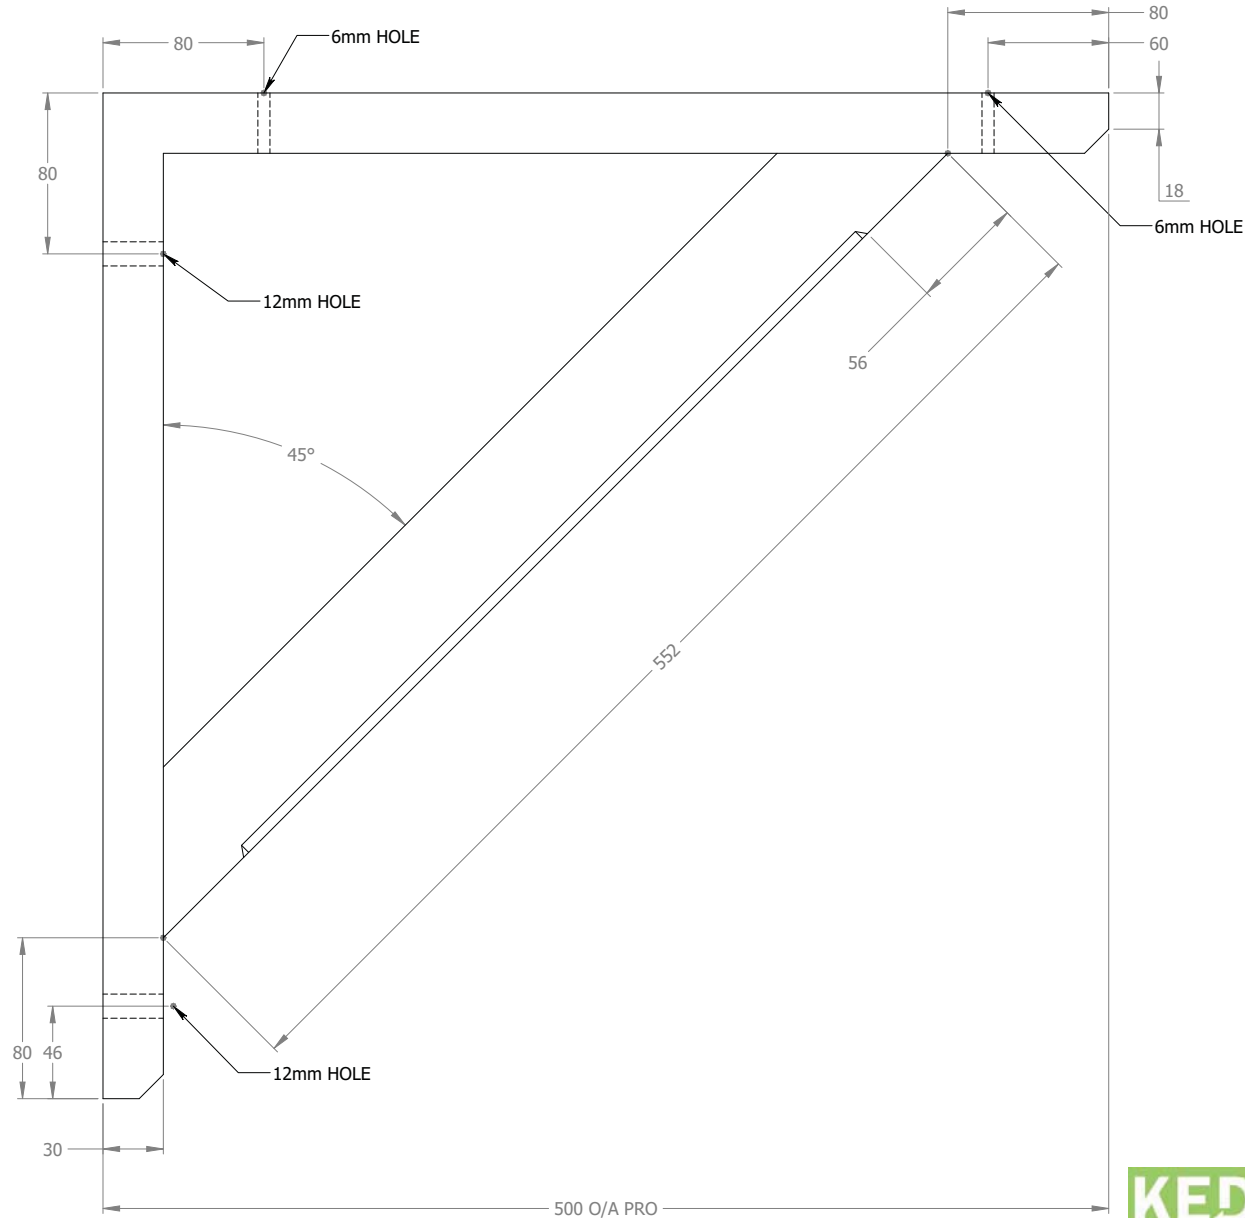

SIDE ELEVATION (1:3)

FRONT ELEVATION (1:3)

**KEDEL**  
The Best British  
Recycled Plastic  
Products for  
Building and  
Construction

OLD TRANSCO DEPOT		
OSWALD STREET, BURNLEY		
BB12 0BY		
	NAME	DATE
DRAWN	LW	19/01/2017
TECHNICAL APPROVAL	DW	19/01/2017
PRODUCTION APPROVAL	KW	19/01/2017

<b>Kedel Limited</b>	
TITLE: Gallows Bracket	
600 x 60 x 30mm	
Colour: White	
Material: Plastic Wood	
KD-DR-GAL005.A	REV. A

SIDE ELEVATION (1:3)

FRONT ELEVATION (1:3)

<b>KEDEL</b> The Best British Recycled Plastic Products for Building and Construction	<b>OLD TRANSCO DEPOT</b> OSWALD STREET, BURNLEY		<b>Kedel Limited</b>	
	BB12 0BY		TITLE: Gallows Bracket 550 x 60 x 30mm	
	DRAWN	NAME <b>LW</b>	DATE 19/01/2017	Colour: White
	TECHNICAL APPROVAL	NAME <b>DW</b>	DATE 19/01/2017	Material: Plastic Wood
PRODUCTION APPROVAL	NAME <b>KW</b>	DATE 19/01/2017	KD-DR-GAL004.A	REV. A

SIDE ELEVATION (1:2.5)

FRONT ELEVATION (1:2.5)

**KEDEL**  
The Best British  
Recycled Plastic  
Products for  
Building and  
Construction

OLD TRANSCO DEPOT		
OSWALD STREET, BURNLEY		
BB12 0BY		
	NAME	DATE
DRAWN	LW	19/01/2017
TECHNICAL APPROVAL	DW	19/01/2017
PRODUCTION APPROVAL	KW	19/01/2017

<b>Kedel Limited</b>	
TITLE: Gallows Bracket	
500 x 60 x 30mm	
Colour: White	
Material: Plastic Wood	
KD-DR-GAL003.A	REV. A