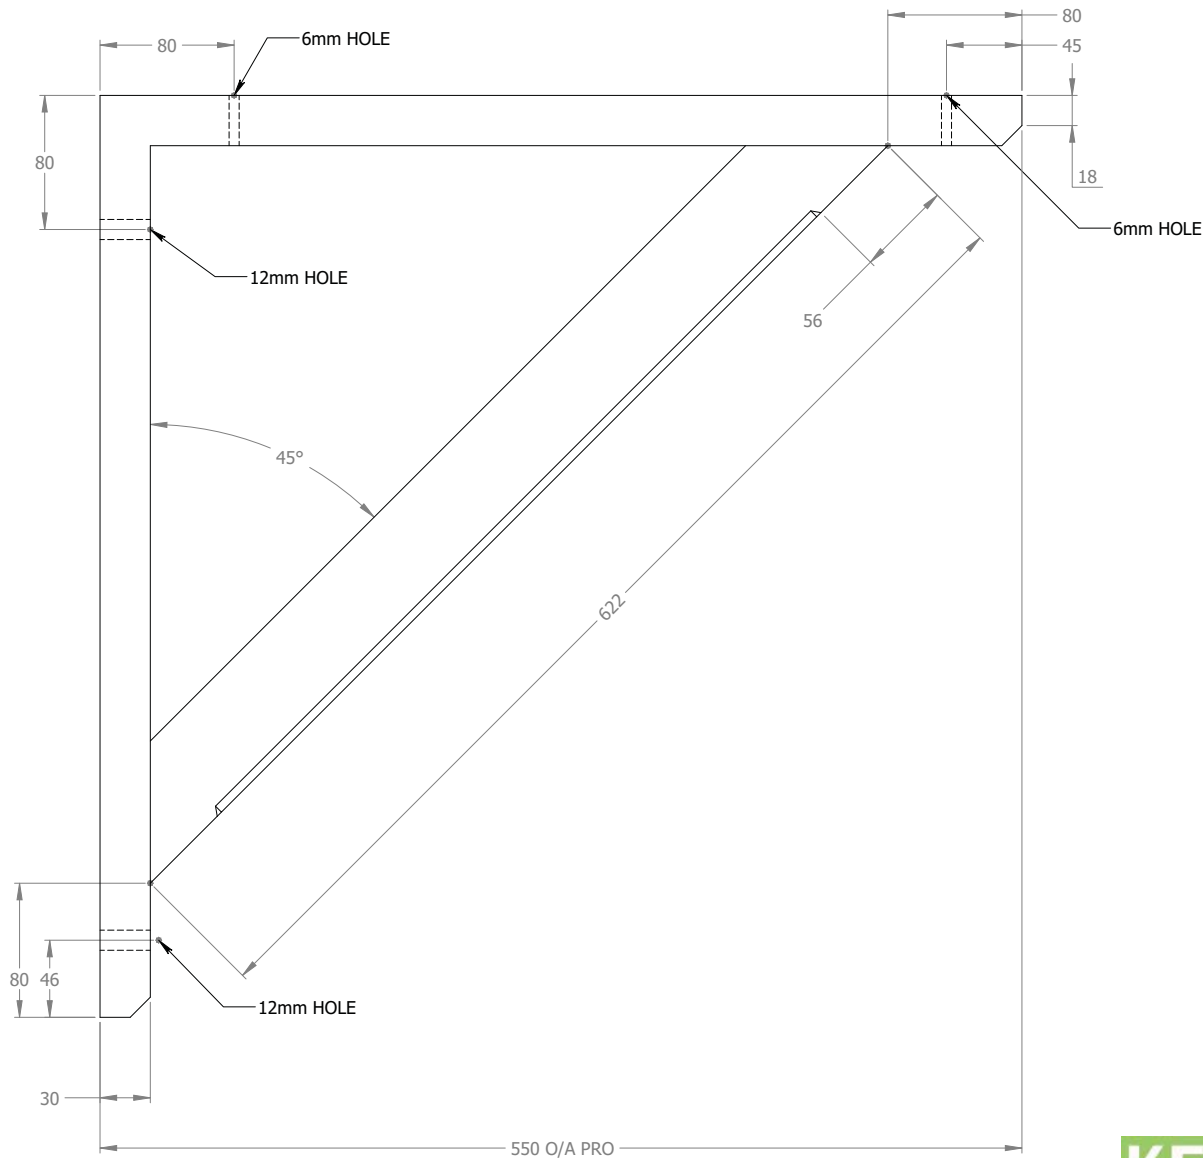

SIDE ELEVATION (1:3)

FRONT ELEVATION (1:3)

**KEDEL**  
The Best British  
Recycled Plastic  
Products for  
Building and  
Construction

OLD TRANSCO DEPOT		
OSWALD STREET, BURNLEY		
BB12 0BY		
	NAME	DATE
DRAWN	LW	19/01/2017
TECHNICAL APPROVAL	DW	19/01/2017
PRODUCTION APPROVAL	KW	19/01/2017

<b>Kedel Limited</b>	
TITLE: Gallows Bracket	
600 x 60 x 30mm	
Colour: White	
Material: Plastic Wood	
KD-DR-GAL005.A	REV. A

SIDE ELEVATION (1:3)

FRONT ELEVATION (1:3)

<b>KEDEL</b> The Best British Recycled Plastic Products for Building and Construction	<b>OLD TRANSCO DEPOT</b> OSWALD STREET, BURNLEY		<b>Kedel Limited</b>	
	BB12 0BY		TITLE: Gallows Bracket 550 x 60 x 30mm	
	DRAWN	NAME <b>LW</b>	DATE 19/01/2017	Colour: White
	TECHNICAL APPROVAL	NAME <b>DW</b>	DATE 19/01/2017	Material: Plastic Wood
PRODUCTION APPROVAL	NAME <b>KW</b>	DATE 19/01/2017	KD-DR-GAL004.A	REV. A

SIDE ELEVATION (1:2.5)

FRONT ELEVATION (1:2.5)

**KEDEL**  
The Best British  
Recycled Plastic  
Products for  
Building and  
Construction

OLD TRANSCO DEPOT		
OSWALD STREET, BURNLEY		
BB12 0BY		
	NAME	DATE
DRAWN	LW	19/01/2017
TECHNICAL APPROVAL	DW	19/01/2017
PRODUCTION APPROVAL	KW	19/01/2017

<b>Kedel Limited</b>	
TITLE: Gallows Bracket	
500 x 60 x 30mm	
Colour: White	
Material: Plastic Wood	
KD-DR-GAL003.A	REV. A