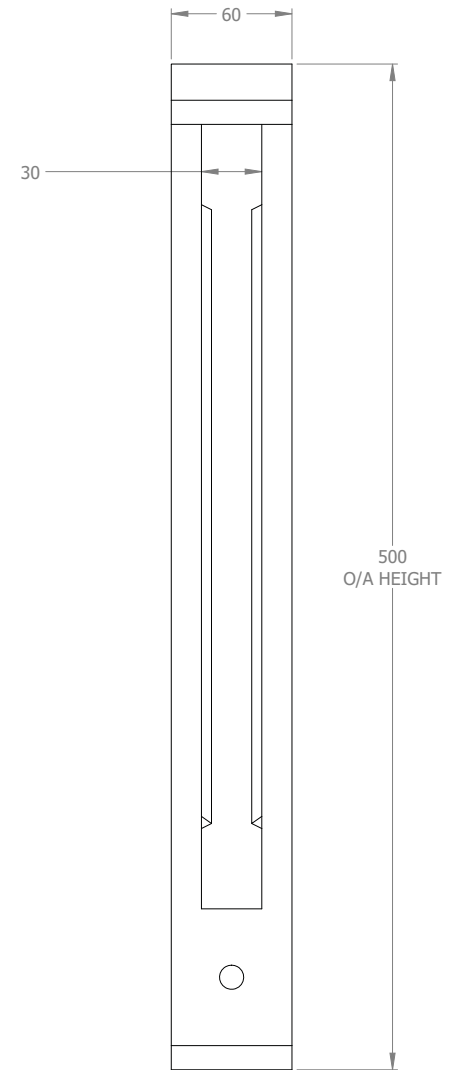

SIDE ELEVATION (1:3)

FRONT ELEVATION (1:3)

**KEDEL**  
The Best British  
Recycled Plastic  
Products for  
Building and  
Construction

OLD TRANSCO DEPOT		
OSWALD STREET, BURNLEY		
BB12 0BY		
	NAME	DATE
DRAWN	LW	19/01/2017
TECHNICAL APPROVAL	DW	19/01/2017
PRODUCTION APPROVAL	KW	19/01/2017

<b>Kedel Limited</b>	
TITLE: Gallows Bracket	
600 x 60 x 30mm	
Colour: White	
Material: Plastic Wood	
KD-DR-GAL005.A	REV. A

SIDE ELEVATION (1:3)

FRONT ELEVATION (1:3)

<b>KEDEL</b> The Best British Recycled Plastic Products for Building and Construction	<b>OLD TRANSCO DEPOT</b> OSWALD STREET, BURNLEY		<b>Kedel Limited</b>	
	BB12 0BY		TITLE: Gallows Bracket 550 x 60 x 30mm	
	DRAWN	NAME <b>LW</b>	DATE 19/01/2017	Colour: White
	TECHNICAL APPROVAL	NAME <b>DW</b>	DATE 19/01/2017	Material: Plastic Wood
PRODUCTION APPROVAL	NAME <b>KW</b>	DATE 19/01/2017	KD-DR-GAL004.A	REV. A

SIDE ELEVATION (1:2.5)

FRONT ELEVATION (1:2.5)

**KEDEL**  
The Best British  
Recycled Plastic  
Products for  
Building and  
Construction

OLD TRANSCO DEPOT		
OSWALD STREET, BURNLEY		
BB12 0BY		
	NAME	DATE
DRAWN	LW	19/01/2017
TECHNICAL APPROVAL	DW	19/01/2017
PRODUCTION APPROVAL	KW	19/01/2017

<b>Kedel Limited</b>	
TITLE: Gallows Bracket	
500 x 60 x 30mm	
Colour: White	
Material: Plastic Wood	
KD-DR-GAL003.A	REV. A